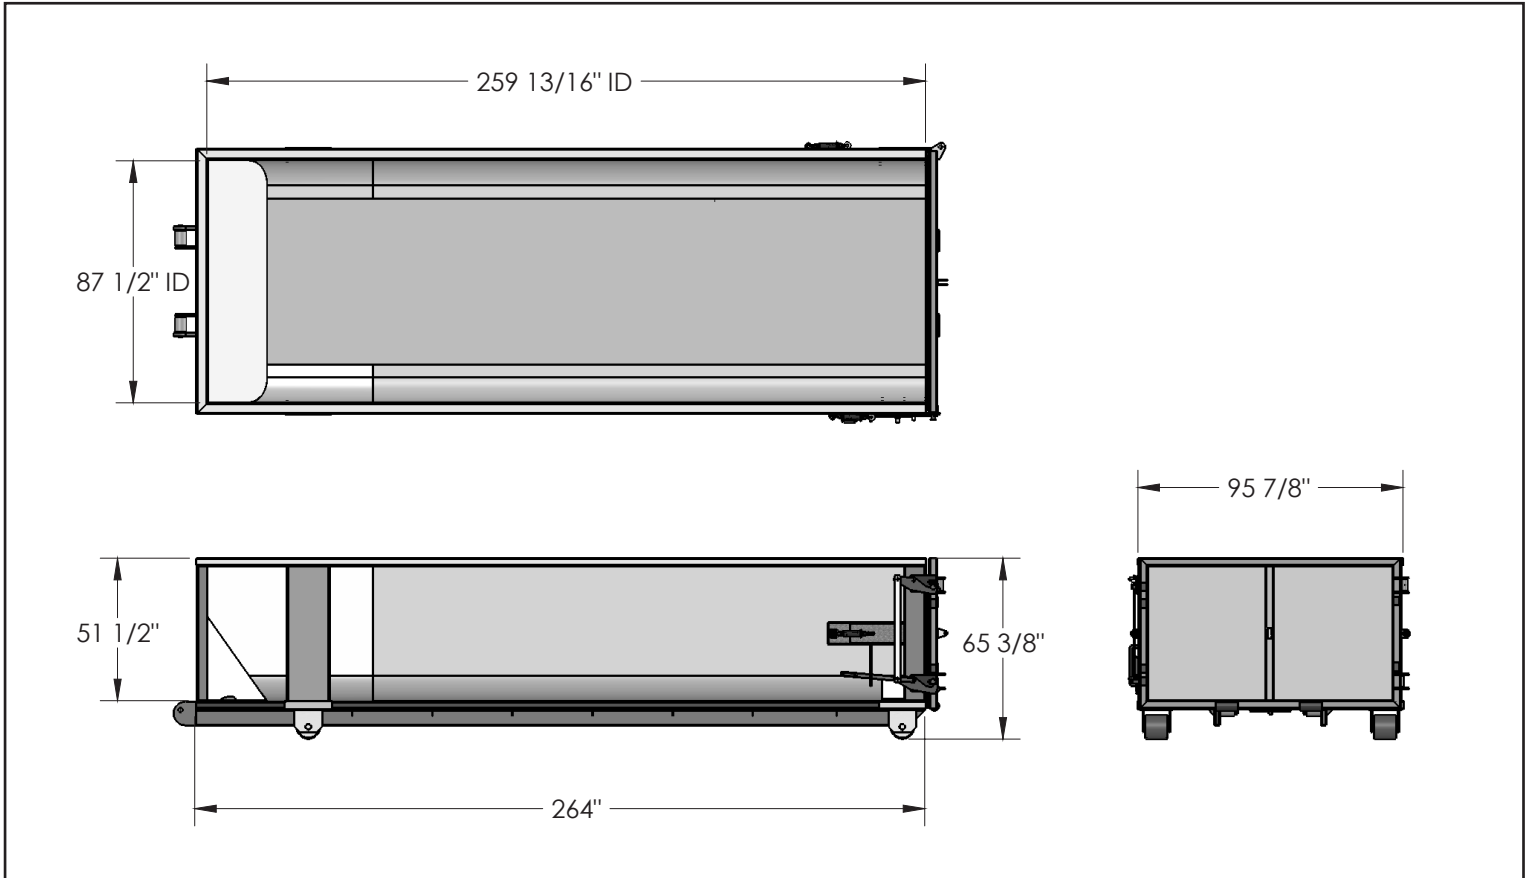

25 Yard Roll-Off Box With Canvas Tarp

Strategic Storage Solutions 800-421-7471 www.adlertankrentals.com

STORAGE TANKS | MOBILE LIQUID STORAGE | EMERGENCY LIQUID STORAGE | HAZARDOUS WASTE ENVIRONMENTAL TANKS | FRAC TANKS | ISO TANKS | INDUSTRIAL WASTE TANKS | INDUSTRIAL TANKS SOLUTIONS STORAGE TANKS | WASTE STORAGE TANKS | HAZARDOUS SOLUTION STORAGE TANKS OSHA TANKS | NESHAP TANKS | EMERGENCY RESPONSE TANKS | STORAGE TANKS | MOBILE LIQUID